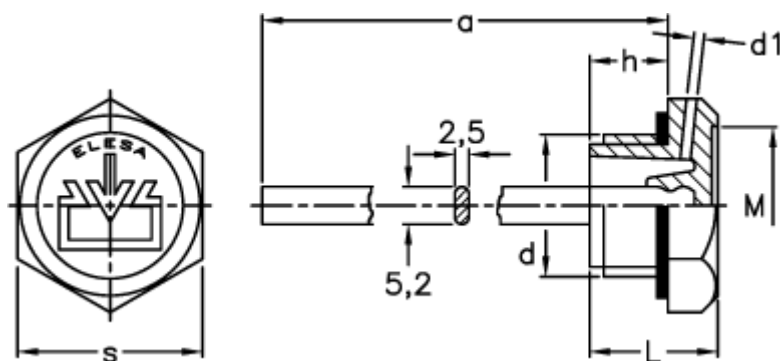

Data Sheet

Article number: 2311059567

Description: E+G Oil fill plug, w/breather hole
TCDF.26x1,5+a, black

Measures

a	= 195
d	= M26x1,5
d1	= 2
h	= 12
L	= 20
M	= 25.0
s	= 32
Tightening torque N m = 10 til 12	